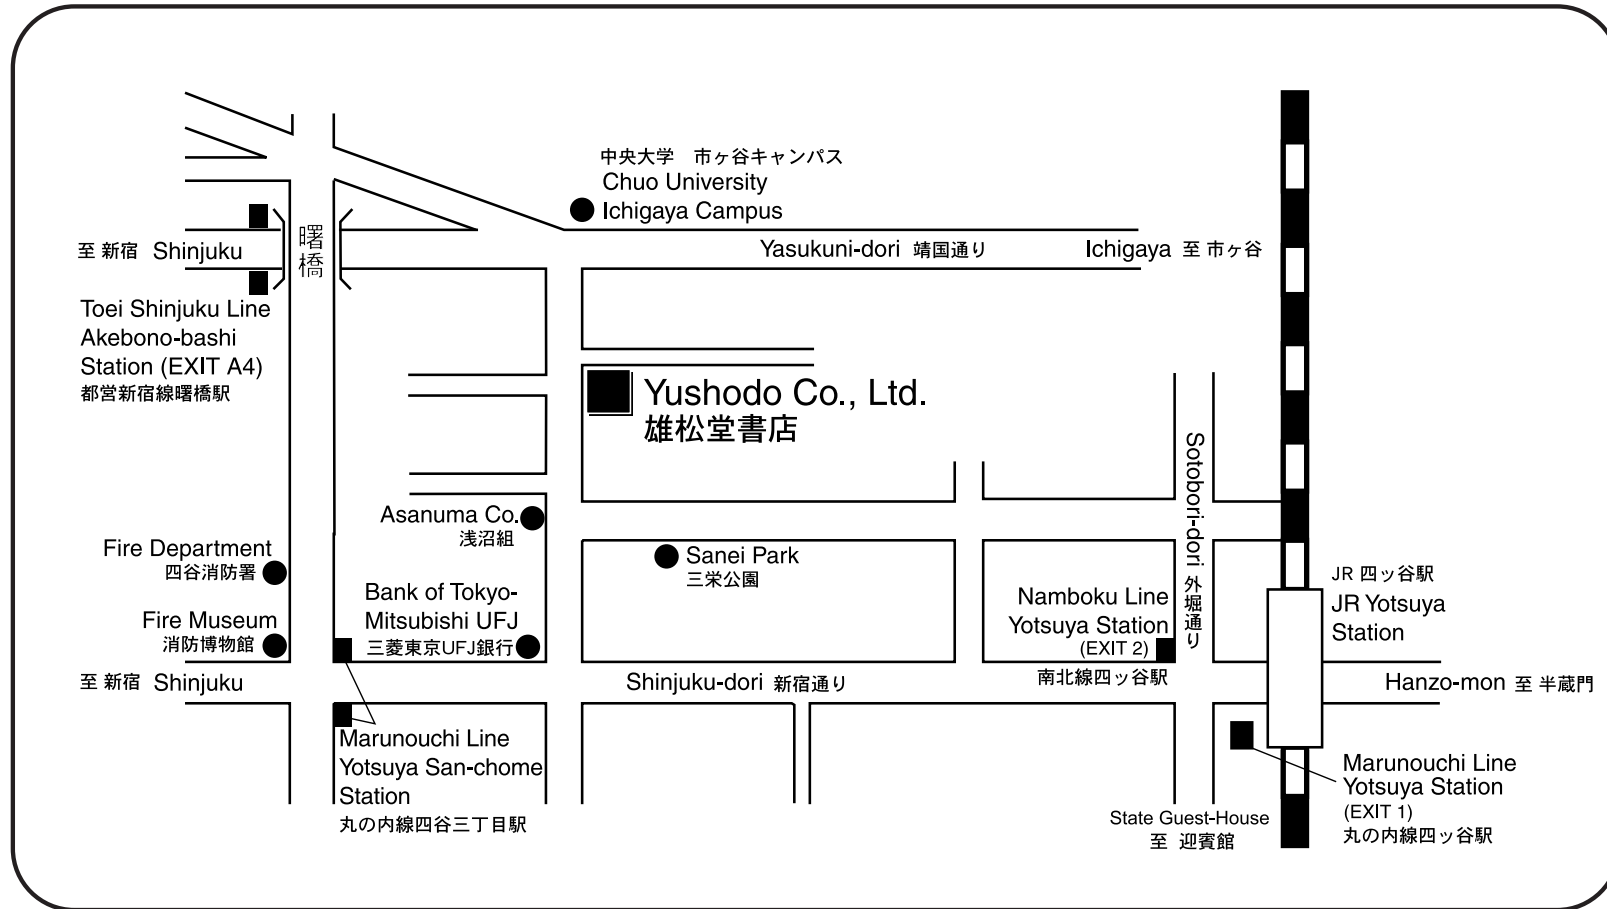

Yushodo Co., Ltd.

29, San-ei-cho, Shinjuku-ku, Tokyo 160-0008

Tel: 03-3357-1411 Fax: 03-3351-5855

12 Minutes on foot from JR Yotsuya Station (CHUO-LINE or SOBU-LINE)

6 Minutes on foot from Yotsuya-Sanchome Station of Subway MARUNOUCHI LINE

5 Minutes on foot from Akebonobashi Station of Subway TOEI-SHINJUKU LINE

12 Minutes on foot from Yotsuya Station of Subway NAMBOKU LINE